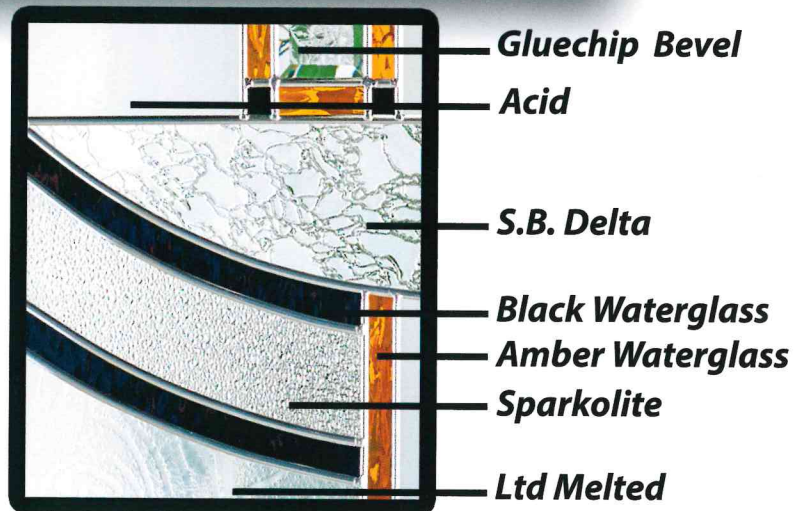

Sizes available
22 x 80 8 x 80
22 x 64 7 x 64
22 x 48 8 x 48
22 x 36 8 x 36

Custom sizes & colors
available upon
request

Shown in 22 x 64