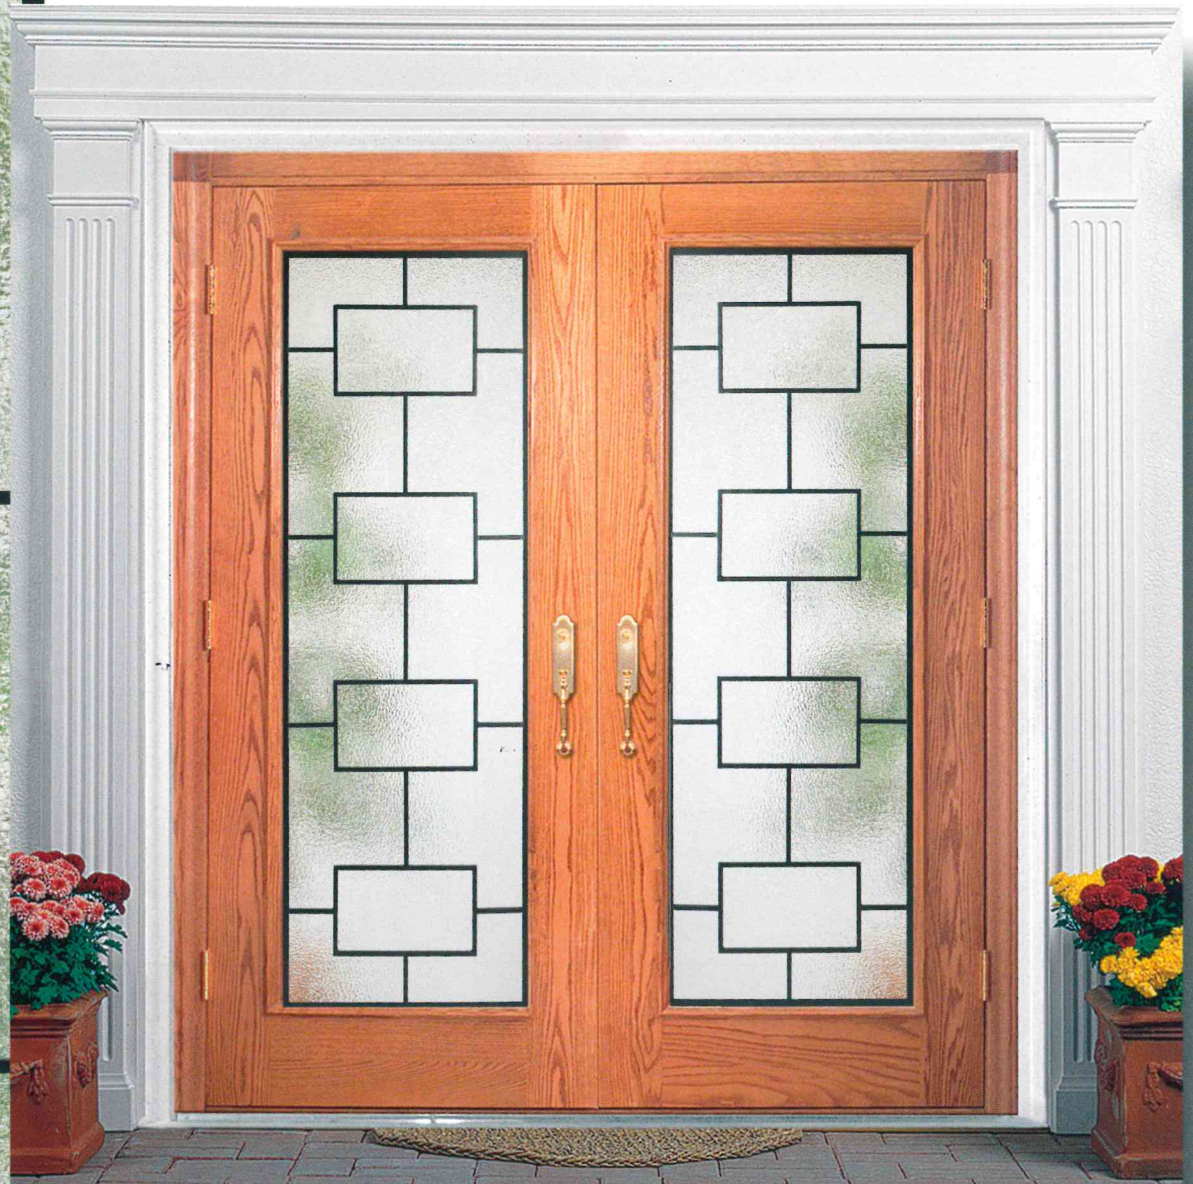

South Beach

NEW 2020

Shown in 22 x 64

Black Wrought Iron

Sizes available

- 22 x 80 8 x 80
- 22 x 64 7 x 64
- 22 x 48 8 x 48
- 22 x 36 8 x 36

**Custom sizes & backing
available upon
request**

All of our Wrought Iron door inserts come
in a variety of different backings
Check on-line to see our various choices