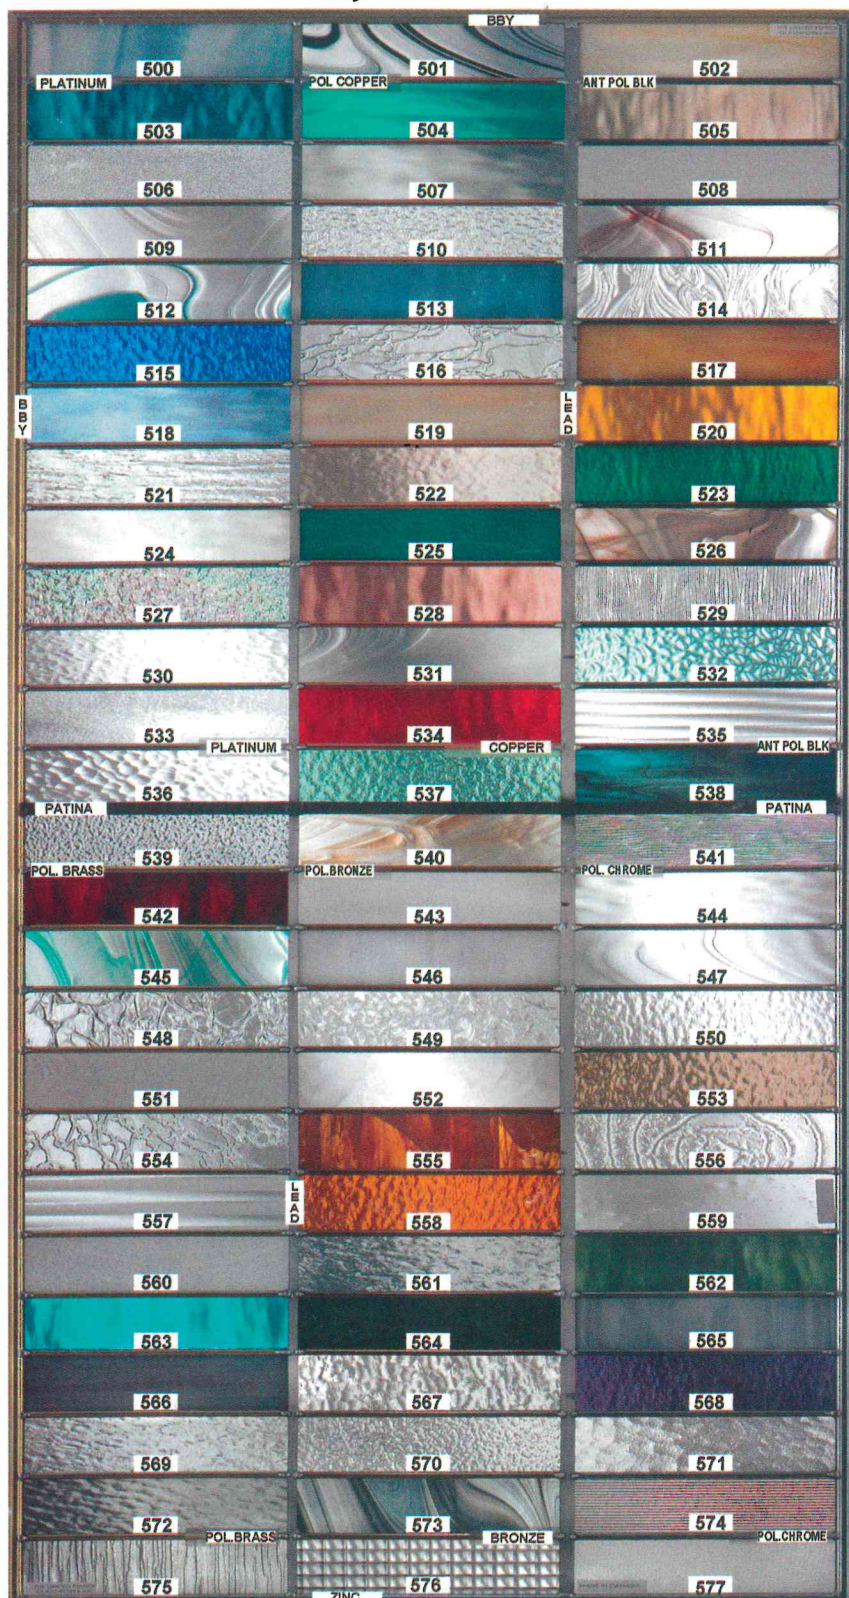

We thank you for your business!

www.ltdedition.ca

Email - ltdedition@yahoo.com

- 500 - CLOUDY BLUE
- 501 - BLACK BAROQUE
- 502 - MILD YELLOW STREAKY
- 503 - STEEL BLUE WATERGLASS
- 504 - GREEN WATERGLASS
- 505 - BRONZE WATERGLASS
- 506 - CLEAR PINHEAD
- 507 - GRAY WATERGLASS
- 508 - SANDBLAST GLUECHIP
- 509 - CHAMPAGNE BAROQUE
- 510 - CLEAR GRANITE
- 511 - AMETHYST BAROQUE
- 512 - STEEL BAROQUE
- 513 - SKY BLUE STREAKY
- 514 - TAFFETA
- 515 - BLUE ROUGH ROLLED
- 516 - SANDBLAST DELTA
- 517 - YELLOW STREAKY
- 518 - BLUE WATERGLASS
- 519 - FLESH STREAKY
- 520 - AMBER WATERGLASS
- 521 - GLACIER
- 522 - PINK MUFFLE
- 523 - GREEN ROUGH ROLLED
- 524 - CHAMPAGNE WATERGLASS
- 525 - GREEN STREAKY
- 526 - PINK BAROQUE
- 527 - IRRIDESCENT GRANITE
- 528 - PINK WATERGLASS
- 529 - CLEAR CORD
- 530 - SMALL HAMMER
- 531 - GREY BAROQUE
- 532 - WINDSOR BLUE
- 533 - CHINCHILLA
- 534 - RED WATERGLASS
- 535 - 1/2" CLR FLUTED
- 536 - HAMMER
- 537 - SEAGREEN ROUGH ROLLED
- 538 - NAVY STREAKY
- 539 - SPARKOLITE
- 540 - CINNAMON BAROQUE
- 541 - IRRIDESCENT CORD
- 542 - BURGANDY WATERGLASS
- 543 - SANDBLAST
- 544 - CLEAR WATERGLASS
- 545 - GREEN BAROQUE
- 546 - WHITE STREAKY
- 547 - CLEAR BAROQUE
- 548 - CRYSTAL ICE
- 549 - GLUECHIP
- 550 - CLEAR ROUGH ROLLED
- 551 - TAFFETA SANDBLAST
- 552 - CLEAR GNA
- 553 - BRONZE ROUGH ROLLED
- 554 - CLEAR DELTA
- 555 - AMBER STREAKY
- 556 - MELTED GLASS (LTD)
- 557 - 1/2" FLUTED CLR/S.BLAST
- 558 - AMBER ROUGH ROLLED
- 559 - CLEAR SEEDY
- 560 - MELTED SANDBLAST
- 561 - GREY VECCHIO
- 562 - OLIVE GREEN
- 563 - AQUA BLUE
- 564 - BLACK WATERGLASS
- 565 - LIGHT ASH GREY
- 566 - ASH GREY
- 567 - MONUMENTAL
- 568 - PURPLE ROUGH ROLLED
- 569 - EATON GLASS
- 570 - MELTED GLASS #2
- 571 - CATHEDRAL
- 572 - GREY ROUGH ROLLED
- 573 - WHITE/BLACK BAROQUE
- 574 - NARROR REED
- 575 - COTSWOLD
- 576 - 1/2" KAROLITE
- 577 - I STRAI