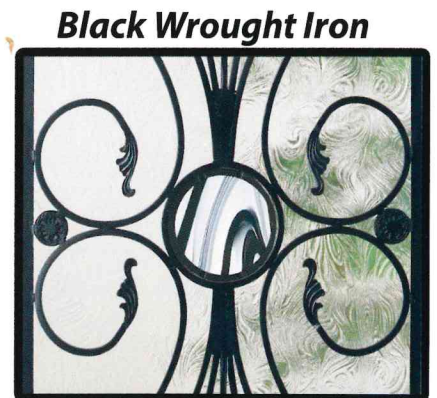

South Beach

NEW 2020

Shown in 22 x 64

Black Wrought Iron

Sizes available

- 22 x 80 8 x 80
- 22 x 64 7 x 64
- 22 x 48 8 x 48
- 22 x 36 8 x 36

**Custom sizes & backing
available upon
request**

All of our Wrought Iron door inserts come
in a variety of different backings
Check on-line to see our various choices

Cathedral Backing

The Limited Edition Glassworks Inc.

www.ltdedition.ca

Venetian

Sizes available
22 x 80 8 x 80
22 x 64 7 x 64
22 x 48 8 x 48

Shown in 22 x 64, 7 x 64

Custom sizes also available

All of our Wrought Iron door inserts come
in a variety of different backings
Check on-line to see our various choices